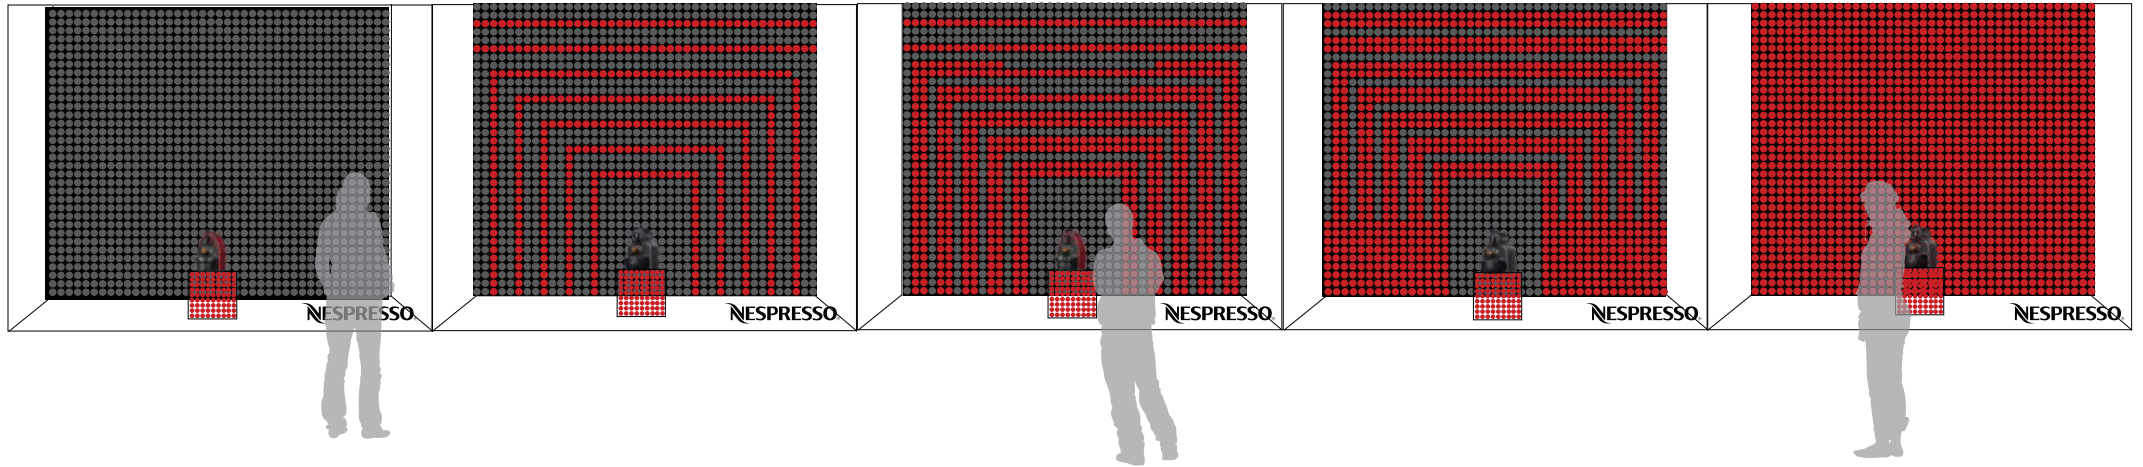

Mouvment:
From Grey to Red

Project - Windows

Virtual animation on the Window with two mini - windows on both sides

Virtual animation on the Window with one mini-window

Project - Windows

Mechanic Animation with mirrors on both sides

1/3 virtual Animation on the window
2/3 mechanic animation on the back

Project - Variations for many windows

Virtual animation on the Widow with two totem on both sides

Virtual animation on the Widow with one totem

1/3 virtual Animation on the window 2/3 mechanic animation on the back

11.6 PRODUIT - Flap System Window - Day

Manor Zurich City - Bahnhofstrasse 75

Manor Zurich City - Bahnhofstrasse 75