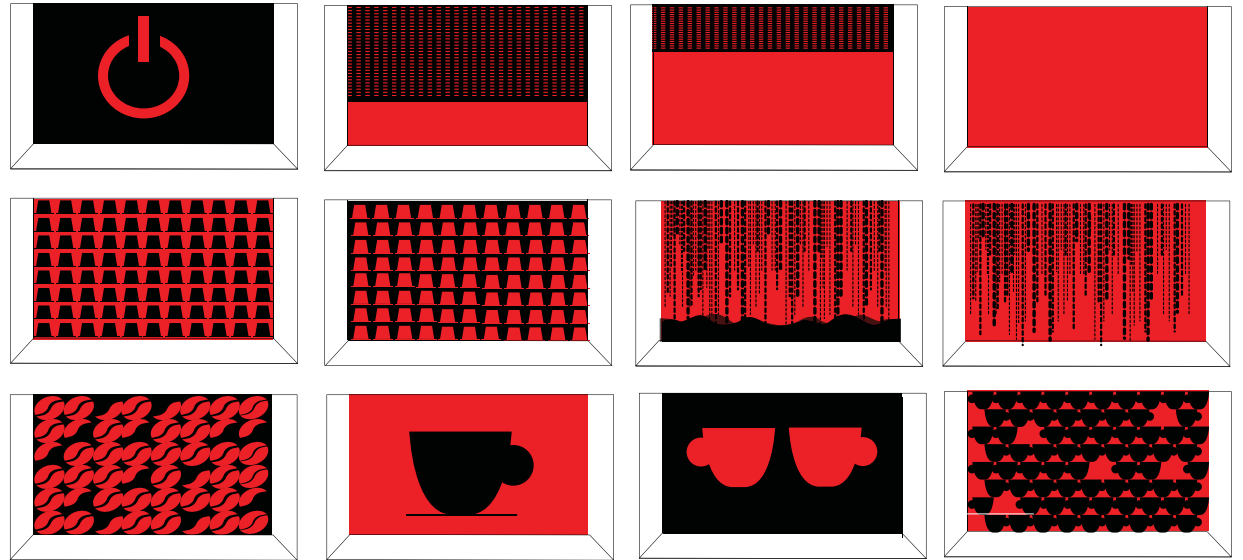

Aluminium

Texture

----- Space 3D technology

Example 3D Animation

Variations

Mirror

Project - Examples d'animation

Story of a Nespresso coffee

Corporate Identity

Christmas Symbol

Project - Animation

It's snowing coffee

Mouvment:
From Red to Grey

Coffee sensations

Mouvment:
From Grey to Red

Machines celebration

Mouvment:
From Grey to Red

Project - Windows

Virtual animation on the Window with two mini - windows on both sides

Virtual animation on the Window with one mini-window

Project - Windows

Mechanic Animation with mirrors on both sides

1/3 virtual Animation on the window
2/3 mechanic animation on the back

Project - Variations for many windows

Virtual animation on the Widow with two totem on both sides

Virtual animation on the Widow with one totem