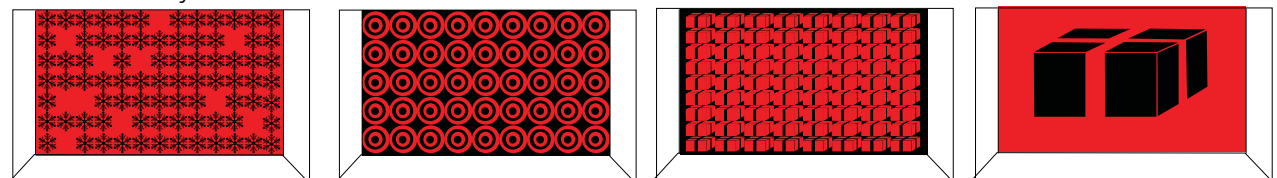

Christmas Symbol