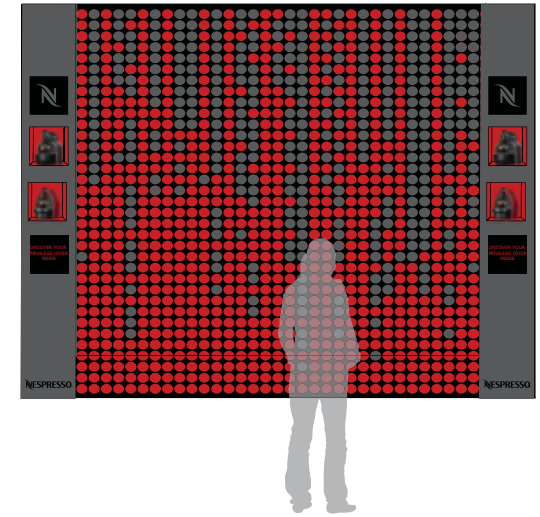

Mouvment:
From Grey to Red

Project - Windows

Virtual animation on the Window with two mini - windows on both sides

Virtual animation on the Window with one mini-window

Project - Windows

Mechanic Animation with mirrors on both sides

1/3 virtual Animation on the window
2/3 mechanic animation on the back

Project - Variations for many windows

Virtual animation on the Widow with two totem on both sides

Virtual animation on the Widow with one totem

1/3 virtual Animation on the window 2/3 mechanic animation on the back

11.6 PRODUIT - Flap System Window - Day

Manor Zurich City - Bahnhofstrasse 75

Manor Zurich City - Bahnhofstrasse 75