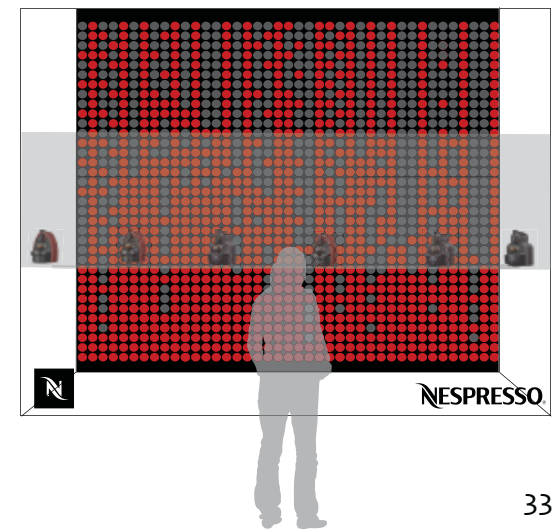

Mouvment:
From Grey to Red

Project - Windows

Virtual animation on the Window with two mini - windows on both sides

Virtual animation on the Window with one mini-window

Project - Windows

Mechanic Animation with mirrors on both sides

1/3 virtual Animation on the window
2/3 mechanic animation on the back

Project - Variations for many windows

Virtual animation on the Widow with two totem on both sides

Virtual animation on the Widow with one totem