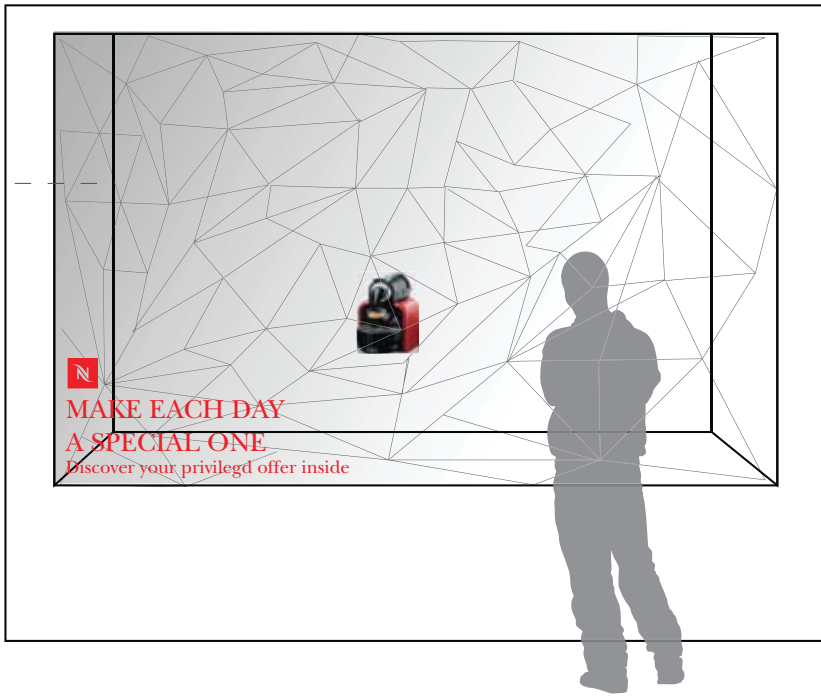

Aluminium

Texture

----- Space 3D technology

Example 3D Animation

Variations

Mirror

Project - Examples d'animation

Story of a Nespresso coffee

Corporate Identity

Christmas Symbol

Project - Animation

It's snowing coffee

Mouvment:
From Red to Grey

Coffee sensations

Mouvment:
From Grey to Red

Machines celebration

Mouvment:
From Grey to Red

Project - Windows

Virtual animation on the Window with two mini - windows on both sides

Virtual animation on the Window with one mini-window

Project - Windows

Mechanic Animation with mirrors on both sides