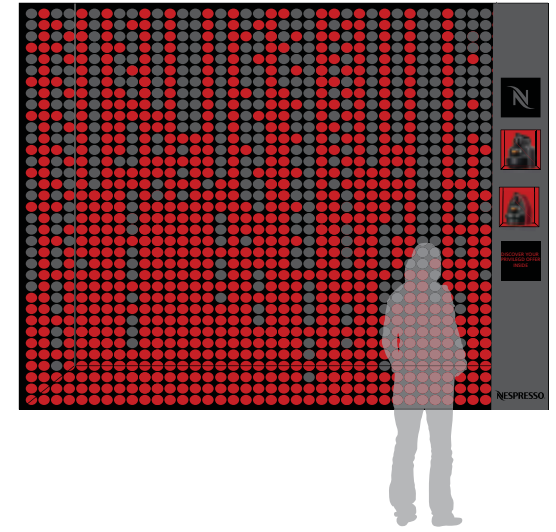

Mouvment:
From Grey to Red

Project - Windows

Virtual animation on the Window with two mini - windows on both sides

Virtual animation on the Window with one mini-window

Project - Windows

Mechanic Animation with mirrors on both sides

1/3 virtual Animation on the window
2/3 mechanic animation on the back

Project - Variations for many windows

Virtual animation on the Widow with two totem on both sides

Virtual animation on the Widow with one totem