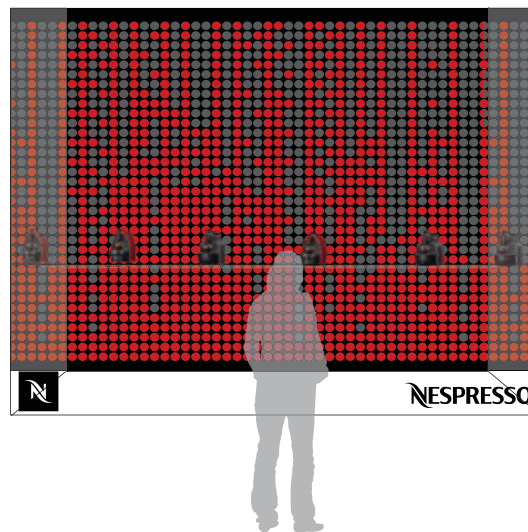

Corporate Identity

Christmas Symbol

Project - Animation

It's snowing coffee

Mouvment:
From Red to Grey

Coffee sensations

Mouvment:
From Grey to Red

Machines celebration

Mouvment:
From Grey to Red

Project - Windows

Virtual animation on the Window with two mini - windows on both sides

Virtual animation on the Window with one mini-window

Project - Windows

Mechanic Animation with mirrors on both sides

1/3 virtual Animation on the window
2/3 mechanic animation on the back

Project - Variations for many windows

Virtual animation on the Widow with two totem on both sides

Virtual animation on the Widow with one totem