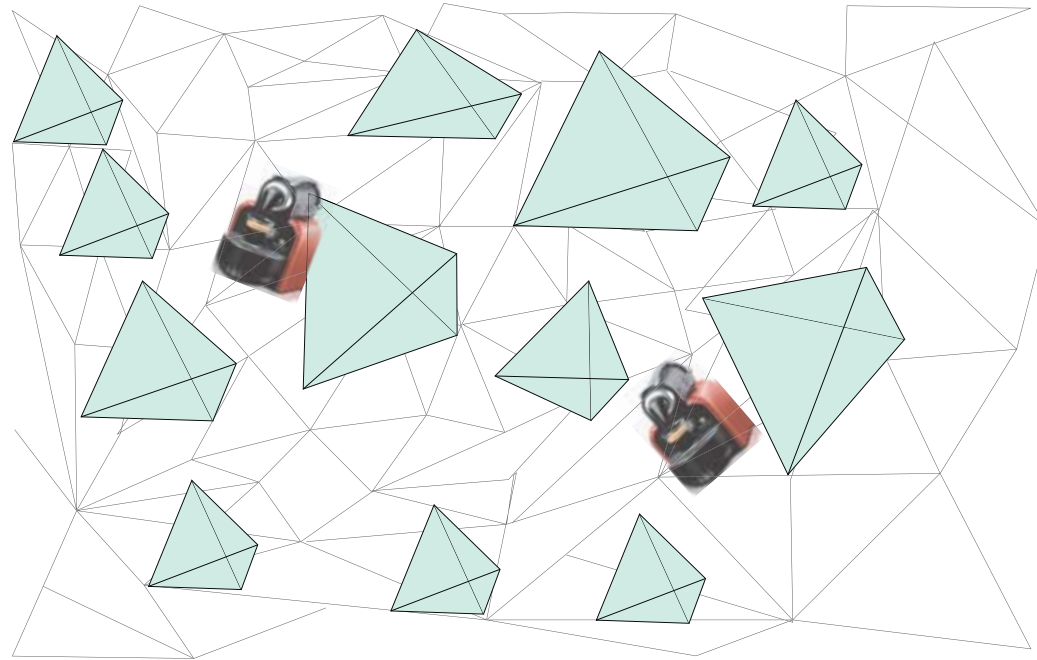

Aluminium

Texture

----- Space 3D technology

Example 3D Animation

Variations

Mirror

Project - Examples d'animation

Story of a Nespresso coffee

Corporate Identity

Christmas Symbol

Project - Animation

It's snowing coffee

Mouvment:
From Red to Grey

Coffee sensations

Mouvment:
From Grey to Red

Machines celebration

Mouvment:
From Grey to Red

Project - Windows

Virtual animation on the Window with two mini - windows on both sides

Virtual animation on the Window with one mini-window

Project - Windows

Mechanic Animation with mirrors on both sides

1/3 virtual Animation on the window 2/3 mechanic animation on the back

11.6 PRODUIT - Flap System Window - Day

Manor Zurich City - Bahnhofstrasse 75

Manor Zurich City - Bahnhofstrasse 75