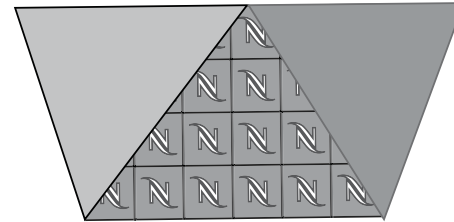

Aluminium

Texture

----- Space 3D technology

Example 3D Animation

Variations

Mirror

Project - Examples d'animation

Story of a Nespresso coffee

Mouvment:
From Grey to Red

Project - Windows

Virtual animation on the Window with two mini - windows on both sides

Virtual animation on the Window with one mini-window

Project - Windows

Mechanic Animation with mirrors on both sides