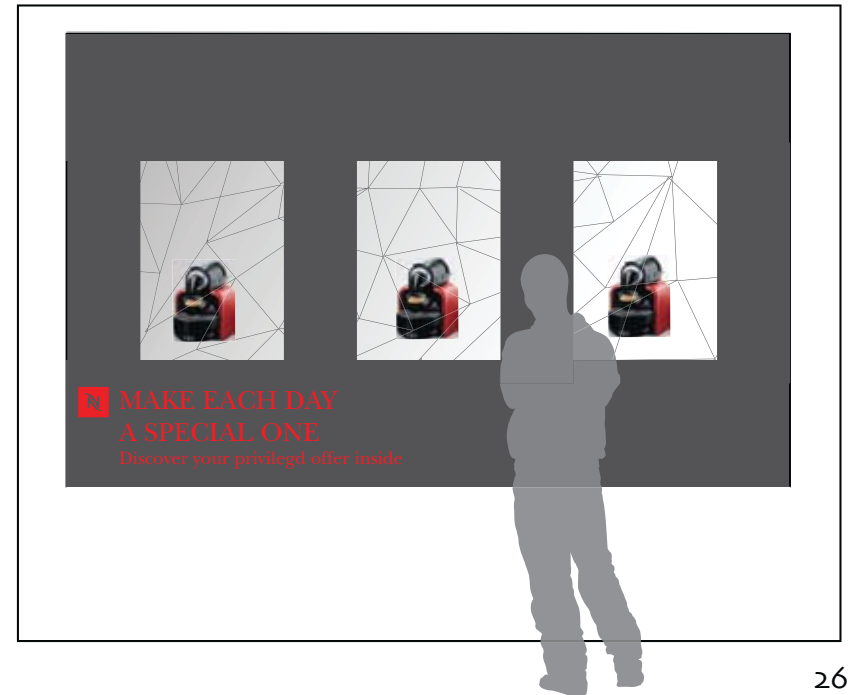

Variations

Mirror