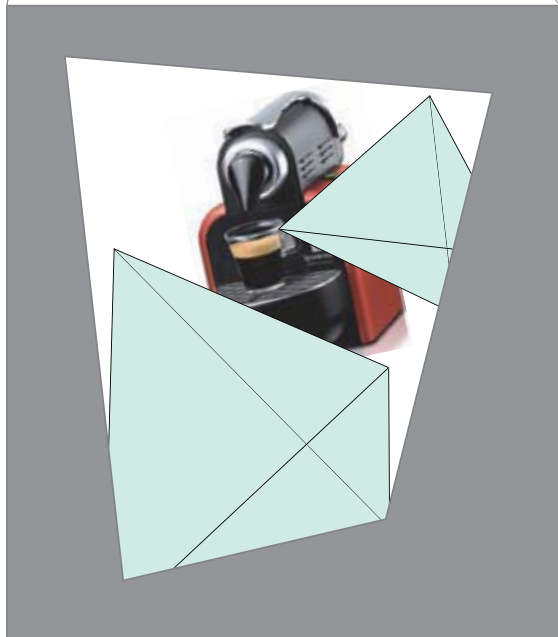

Aluminium

Texture

----- Space 3D technology

Example 3D Animation

Variations

Mirror

Project - Examples d'animation

Story of a Nespresso coffee

Corporate Identity

Christmas Symbol

Project - Animation

It's snowing coffee

Mouvment:
From Red to Grey

Coffee sensations

Mouvment:
From Grey to Red

Machines celebration

Mouvment:
From Grey to Red

Project - Windows

Virtual animation on the Window with two mini - windows on both sides

Virtual animation on the Window with one mini-window

Project - Windows

Mechanic Animation with mirrors on both sides