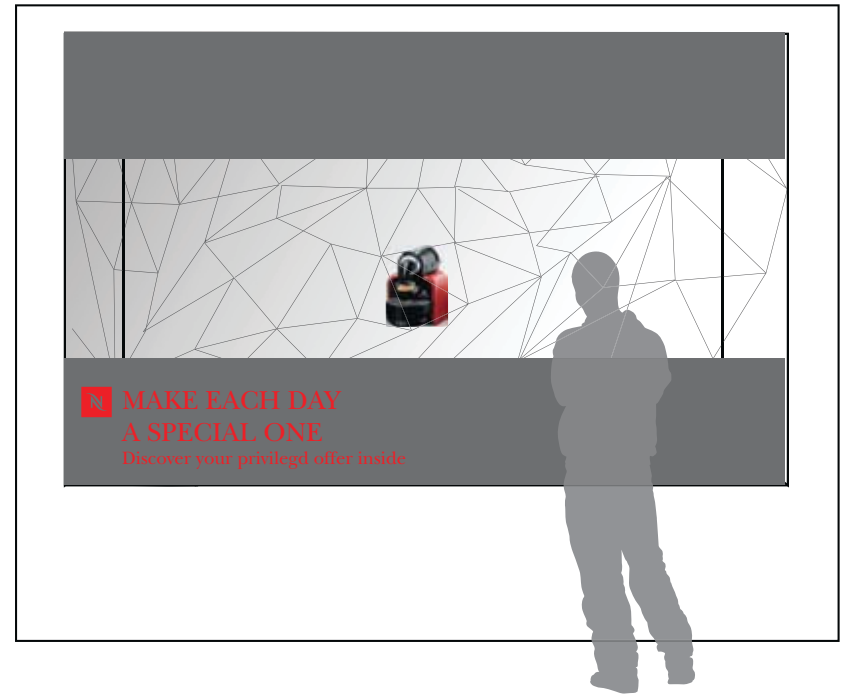

Variations

Mirror