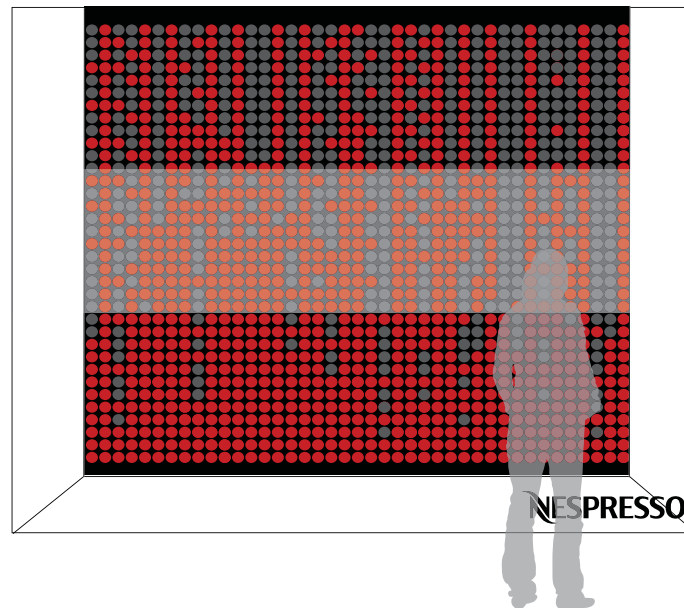

Mouvment:
From Grey to Red

Project - Windows

Virtual animation on the Window with two mini - windows on both sides

Virtual animation on the Window with one mini-window

Project - Windows

Mechanic Animation with mirrors on both sides

1/3 virtual Animation on the window
2/3 mechanic animation on the back

Project - Variations for many windows

Virtual animation on the Widow with two totem on both sides

Virtual animation on the Widow with one totem

1/3 virtual Animation on the window 2/3 mechanic animation on the back

11.6 PRODUIT - Flap System Window - Day

Manor Zurich City - Bahnhofstrasse 75

Manor Zurich City - Bahnhofstrasse 75