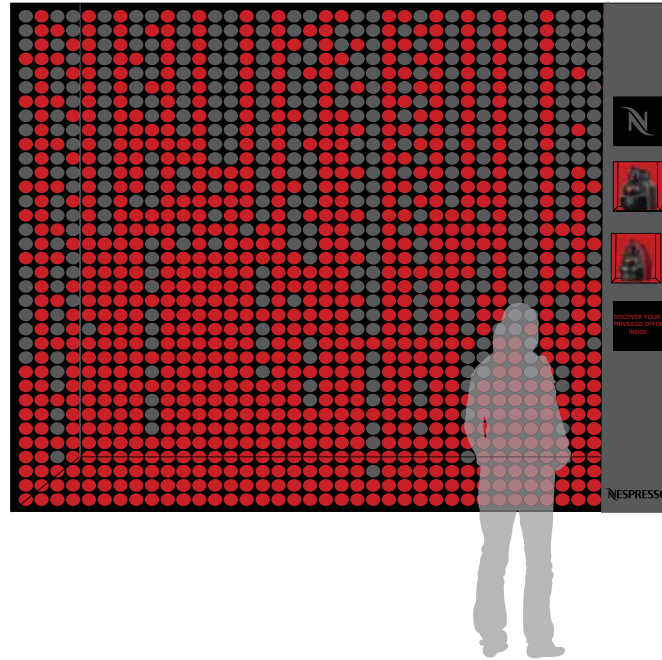

Mouvment:
From Grey to Red

Project - Windows

Virtual animation on the Window with two mini - windows on both sides

Virtual animation on the Window with one mini-window

Project - Windows

Mechanic Animation with mirrors on both sides

1/3 virtual Animation on the window
2/3 mechanic animation on the back

Project - Variations for many windows

Virtual animation on the Widow with two totem on both sides

Virtual animation on the Widow with one totem