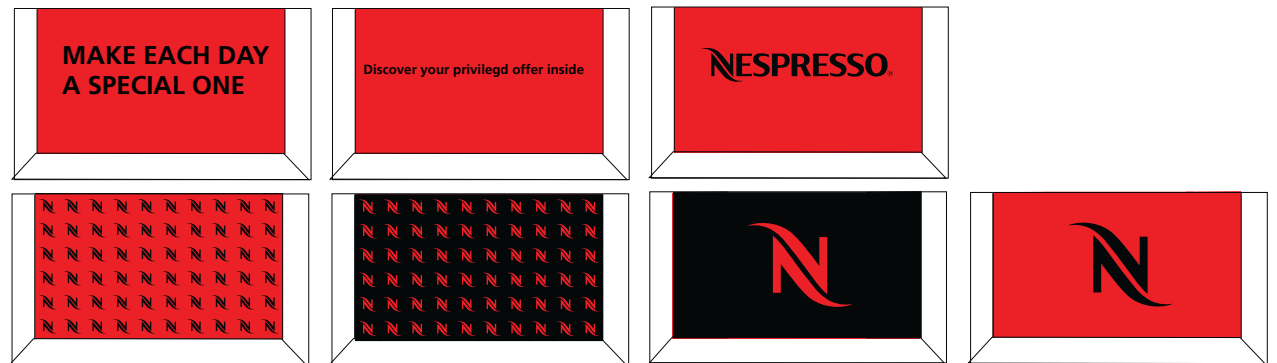

Aluminium

Texture

----- Space 3D technology

Example 3D Animation

Variations

Mirror

Project - Examples d'animation

Story of a Nespresso coffee

Corporate Identity

Christmas Symbol

Project - Animation

It's snowing coffee

Mouvment:
From Red to Grey

Coffee sensations

Mouvment:
From Grey to Red

Machines celebration

Mouvment:
From Grey to Red

Project - Windows

Virtual animation on the Window with two mini - windows on both sides

Virtual animation on the Window with one mini-window

Project - Windows

Mechanic Animation with mirrors on both sides