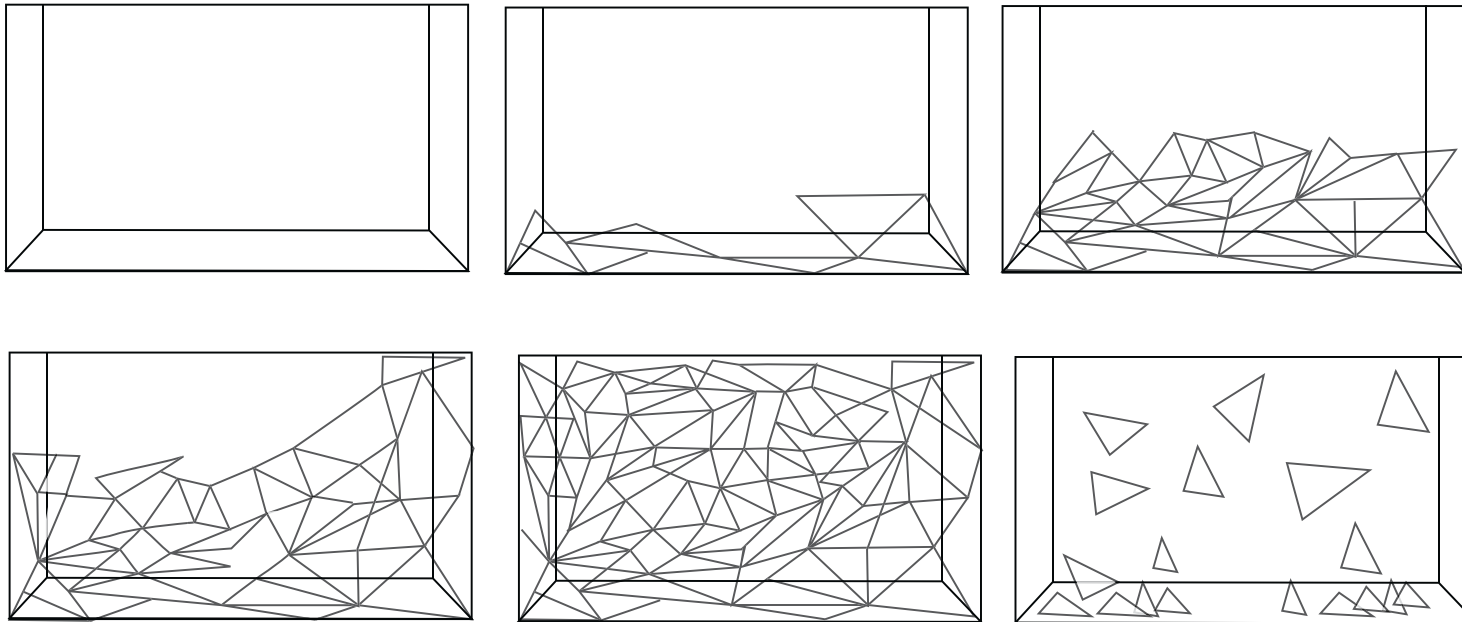

----- Space 3D technology

Example 3D Animation