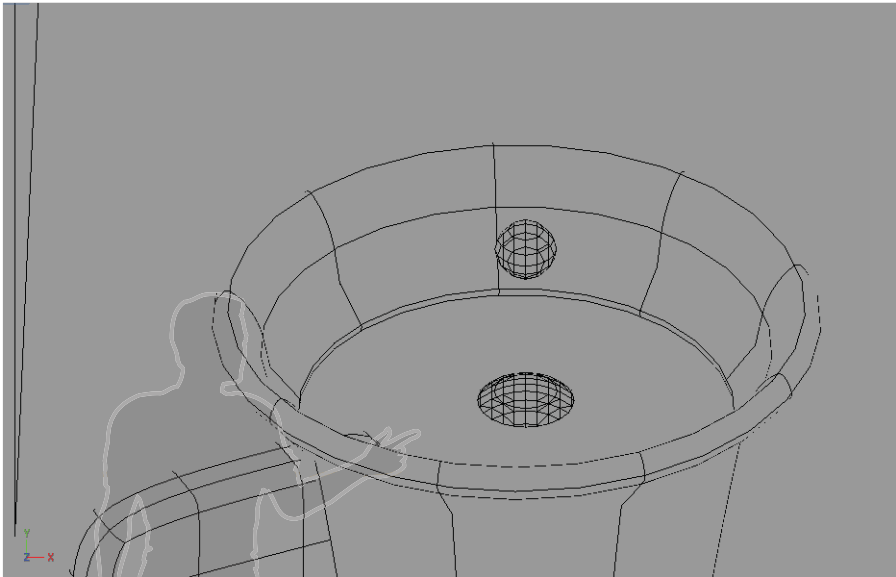

NESPRESSO®

DISCOVER YOUR PRIVILEGED OFFER INSIDE
MAKE EACH DAY A SPECIAL ONE