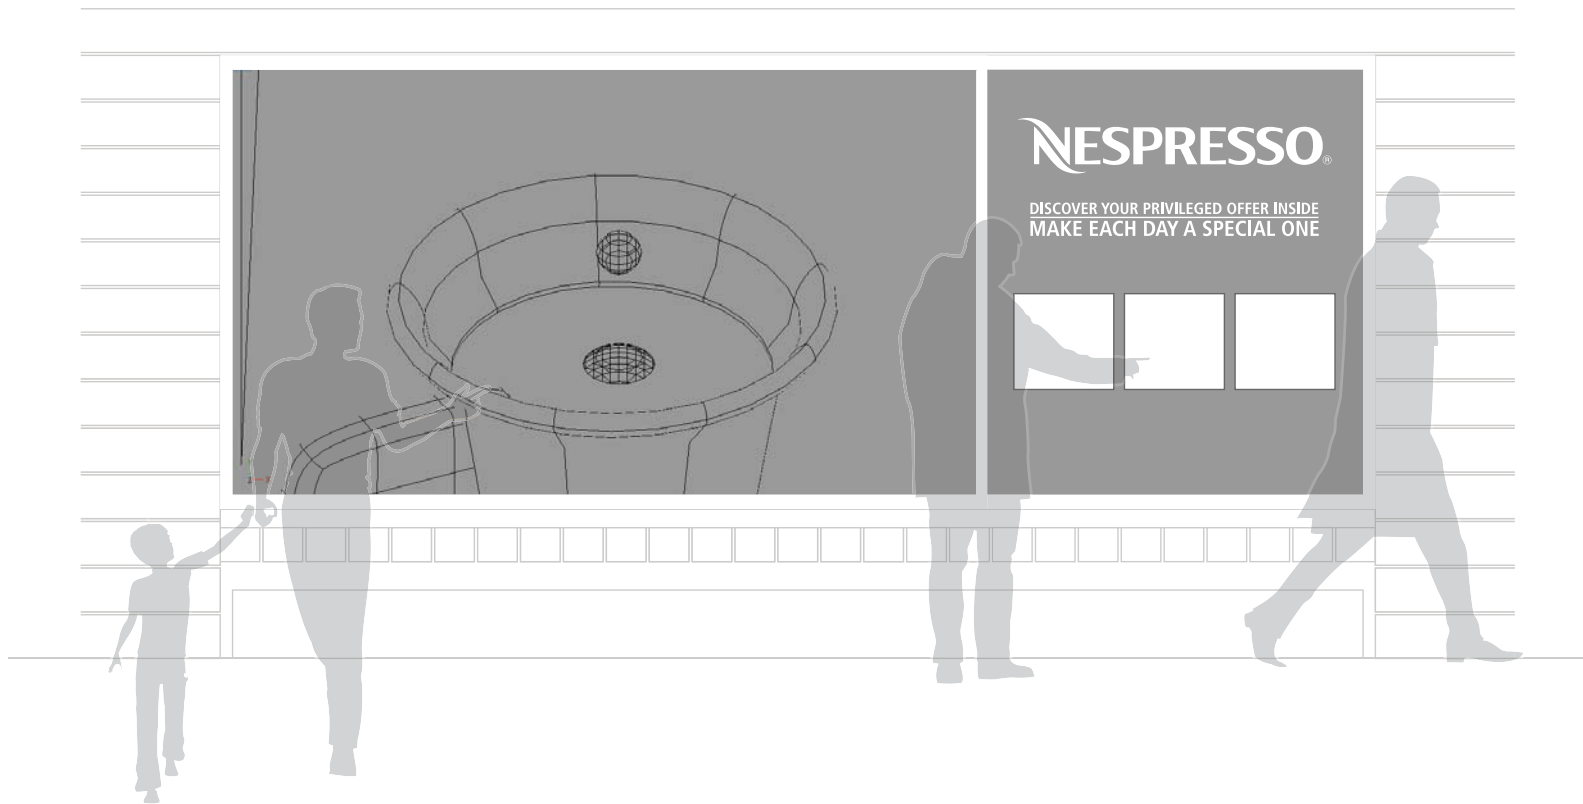

NESPRESSO®

DISCOVER YOUR PRIVILEGED OFFER INSIDE
MAKE EACH DAY A SPECIAL ONE